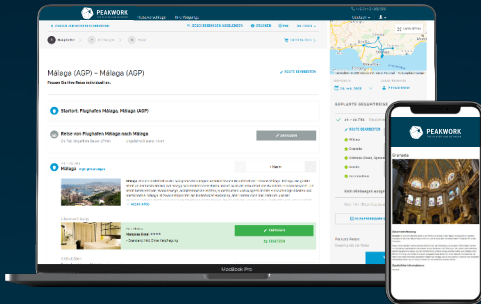

PEAKWORK
THE PLAYER HUB NETWORK

FLEXIBLE AND HIGHLY CUSTOMIZED: MULTI COMPONENT TRAVEL PACKAGING

More and more travelers are searching for individual, personalized round trips with a flexible combination of travel components. With Peakwork and Nezasa technology, we take inspirational and unique travel experiences to the next level.